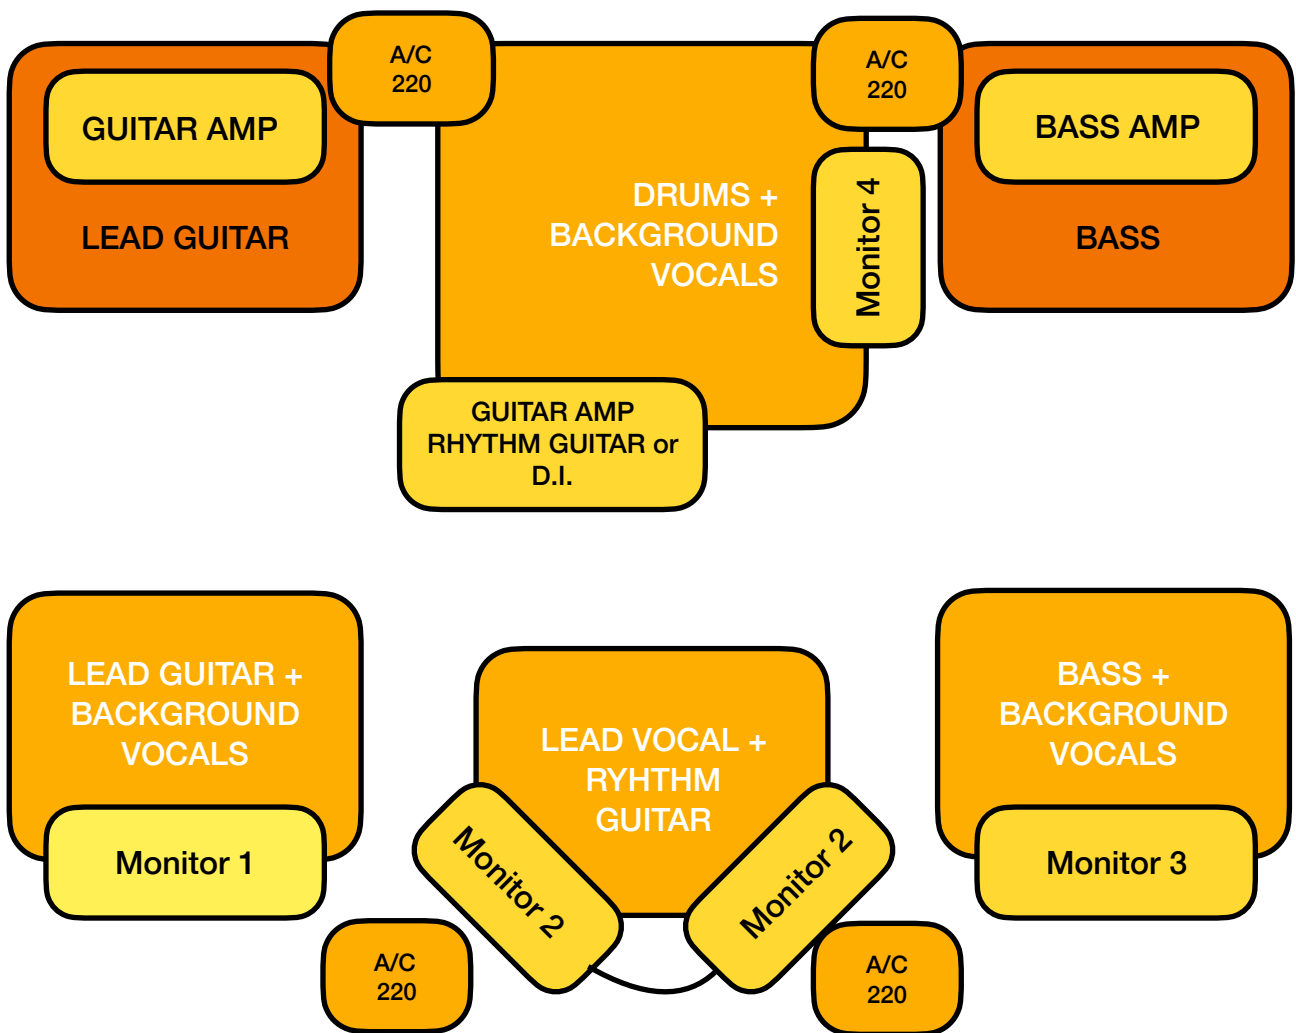

the Damn Dogs

Front Of House (FOH)

CHANNELS LIST

CHANNEL #	INSTRUMENT	MICROPHONE	EXCEPTIONS
1	Bass Drum	Shure Beta52	
2	Snare Drum	Shure SM57	
3	Hi-Hat	Shure SM57	
4	Tom 1	Sennheiser E604	
5	Tom 2	Sennheiser E604	
6	Floor Tom	Shure SM57	
7	OH Left	AKG C414	
8	OH Right	AKG C414	
9	Bass	Shure Beta52	Own Pedalboard
10	Bass	DI	
11	Lead Guitar	Shure SM57	Own Pedalboard
12	Rhythm Guitar	Shure SM57	Own Pedalboard
13	Rhythm Guitar	DI	Own Pedalboard if no amp
14	Vocals Drum	Shure Beta58/SM58	
15	Vocals Lead Guitar	Shure Beta58/SM58	
16	Vocals Bass	Shure Beta58/SM58	
17	Lead Vocals	Telefunken M80	

MONITORS FILL

Monitor/s Angelo Albani (Lead Vocals and Rhythm Guitar)

Channel #	Instrument	Microphone	Comments
17	Lead Vocals	Telefunken M80	
12	Rhythm Guitar	Shure SM57	Own Pedalboard
13	Rhythm Guitar	DI	Own Pedalboard if no amp
11	Lead Guitar	Shure SM57	

Monitor Damiano Marino (Lead Guitar)

Channel #	Instrument	Microphone	Comments
11	Lead Guitar	Shure SM57	Own Pedalboard
17	Lead Vocals	Telefunken M80	
9	Bass	Shure Beta52	Own Pedalboard
10	Bass	DI	
15	Vocals Lead Guitar	Shure Beta58/SM58	

Monitor Pablo Leoni (Drums)

Channel #	Instrument	Microphone	Comments
1	Bass Drum	Shure Beta52	
2	Snare Drum	Shure SM57	
3	Hi-Hat	Shure SM57	
9	Bass	Shure Beta52	Own Pedalboard
10	Bass	DI	
11	Lead Guitar	Shure SM57	Own Pedalboard
17	Lead Vocals	Telefunken M80	
14	Vocals Drums	Shure Beta58/SM58	
Mixdown			